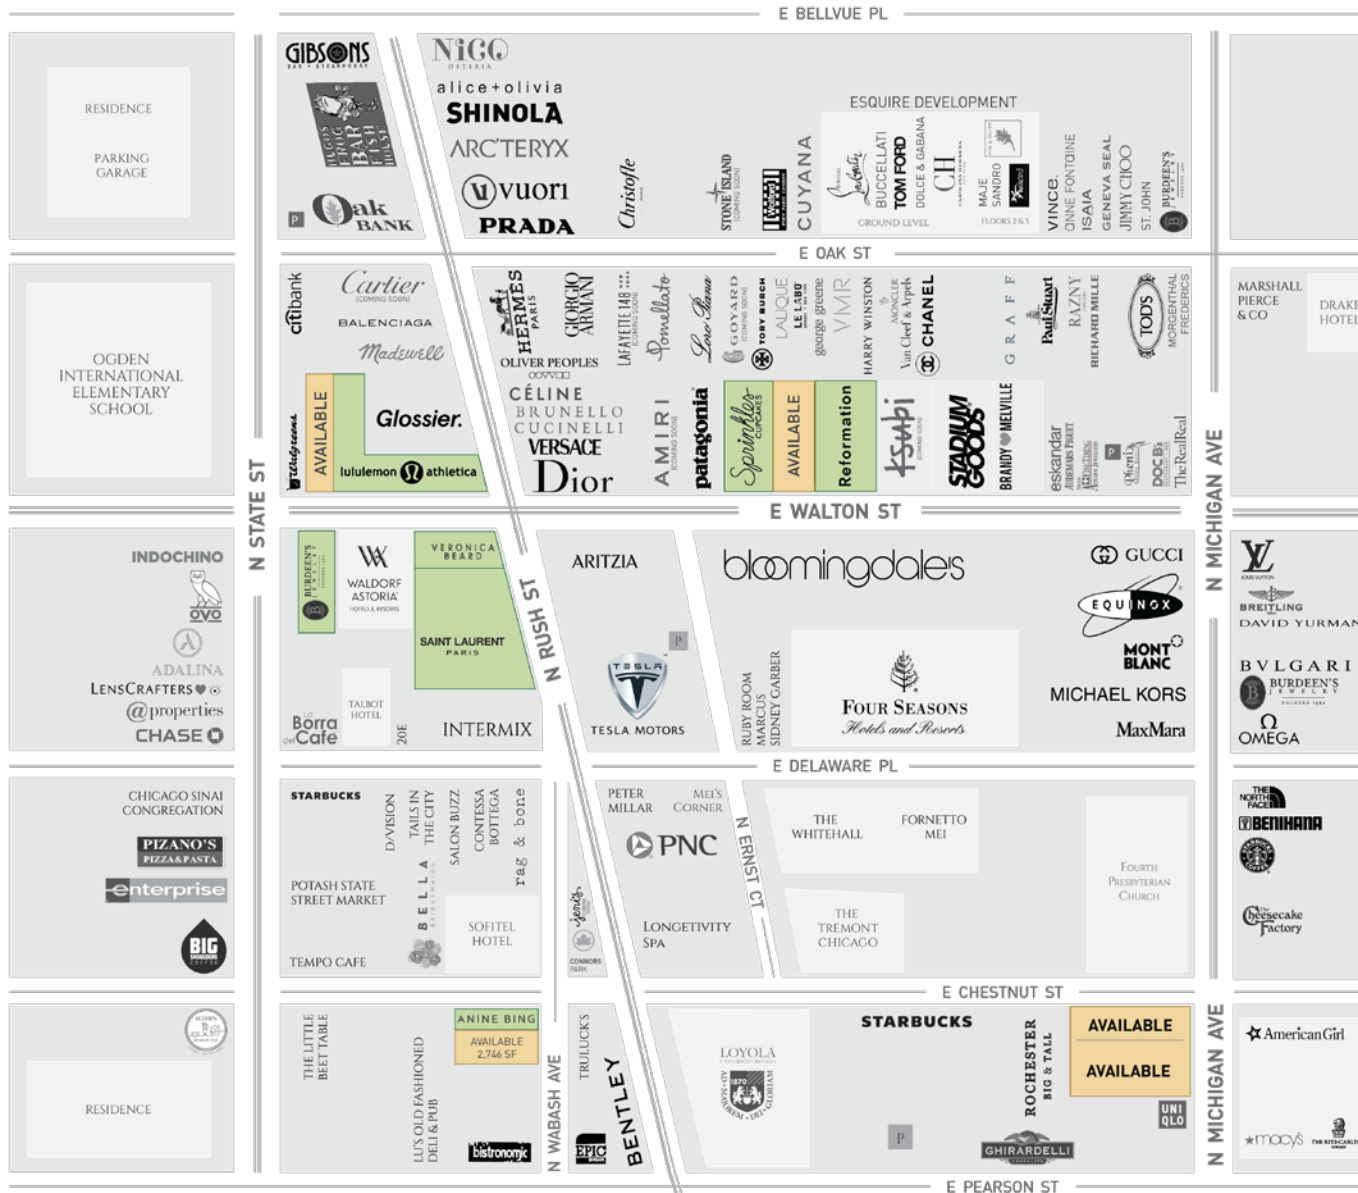

RUSH-WALTON

CHICAGO, IL

ACADIA-OWNED ASSETS

■ LEASED
■ AVAILABLE